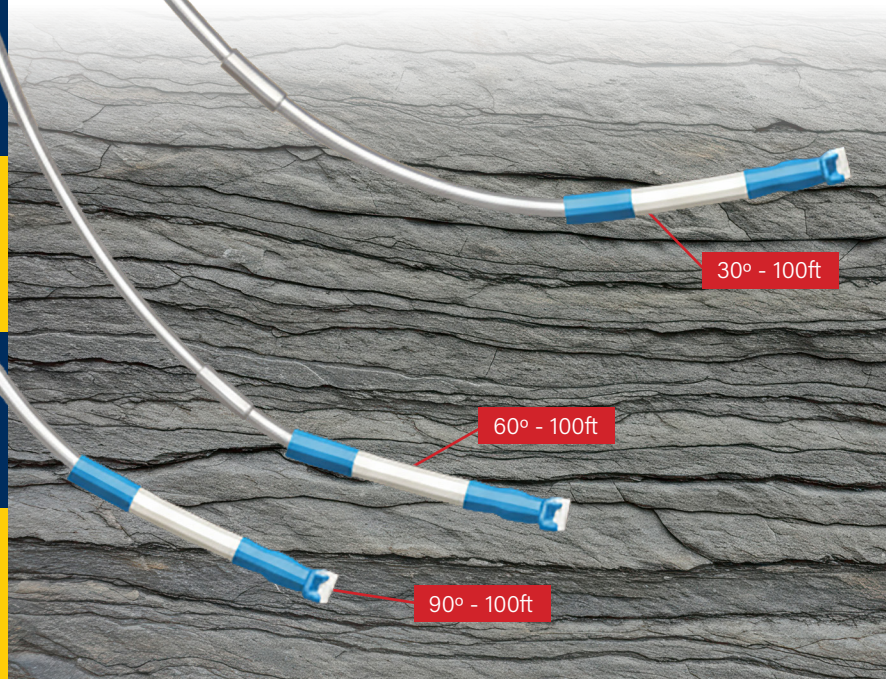

RE-ENTRY DIRECTIONAL DRILLING

Short Radius Curves: 40°/100' up to 80°/100'

Motors: 3 1/8" to 3 3/4" — 4° adjustable

Slim Hole: 3 7/8" to 4 3/4"

Standard Hole: 5 3/4" to 17 1/2"

Casing Exit Sizes: 4 1/2", 4 3/4", 5", 5 1/2", 6", 6 5/8", 7", 7 5/8", 8 5/8"

Precision in Tough Conditions: Whether you're working with a 4' window or tackling complex wellbores, our solutions deliver pinpoint accuracy every time.

Full-Scale Innovation: We don't just own the tools; we manufacture them. This end-to-end control ensures optimal performance and reliability on every project.