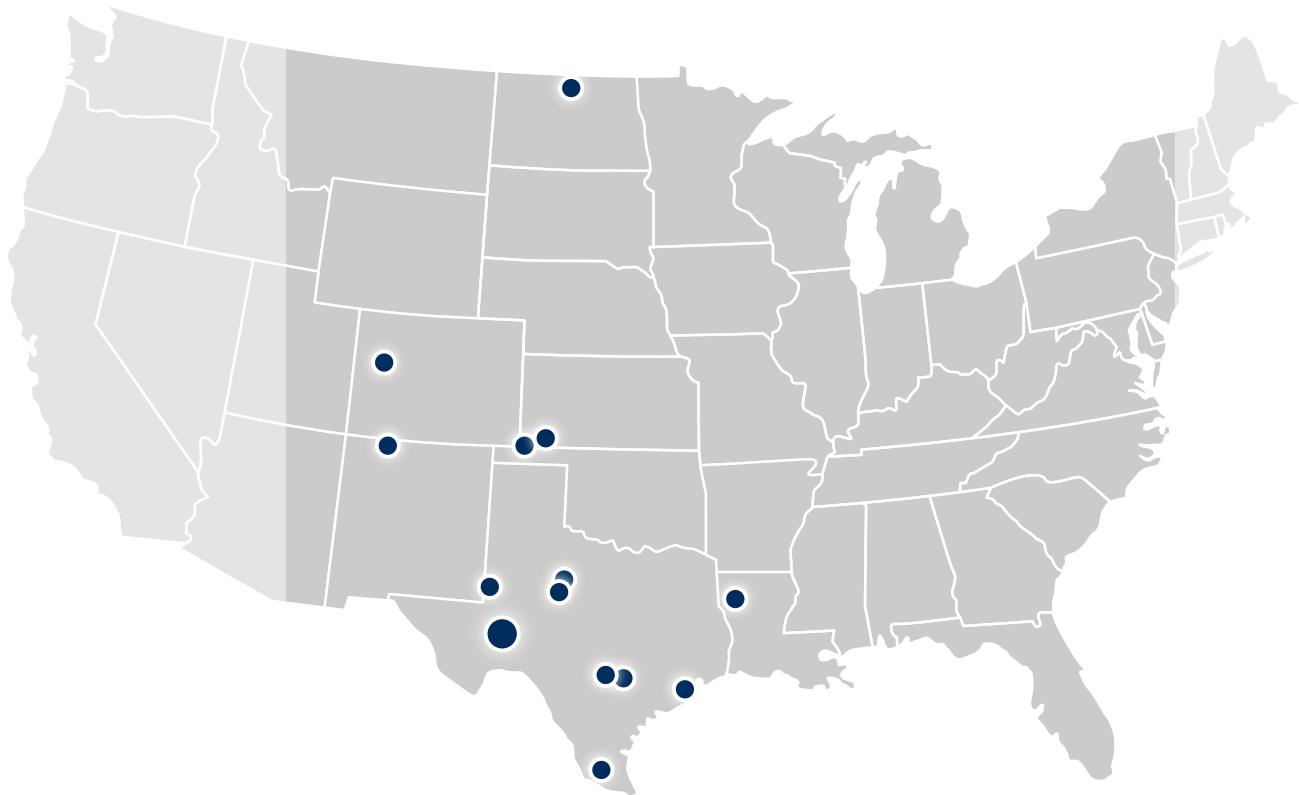

Avg Curve DLS

Legacy Directional stands at the forefront of the slim hole and short radius drilling market. Backed by decades of expertise, our team delivers unmatched precision and performance, even in the most challenging environments. With advancements in Mud Motors, MWD and GyroMWD technologies, Legacy is not just adapting; we're leading innovation.

SHORT RADIUS PROFILE

A LEGACY OF EXCELLENCE

With continuous investment in advanced technology and tool development, Legacy Directional has earned its reputation as a trusted partner.

From slim hole precision to re-entry challenges, we deliver tailored solutions that redefine efficiency and performance.